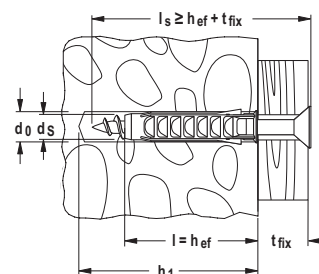

Your advantages at a glance:

- The powerful 4-way expansion provides optimum force distribution in the building material and offers high load bearing capacities.
- The anti-rotation lock prevents the plug from rotating in the drill hole.
- The expansion-free plug neck prevents damage to tiles and plaster.
- Fast and easy push through mounting reduces installation time.
- The SX GREEN is available in diameters from 5 to 12 mm.

Installation

Range.

Expansion plug **SX GREEN** - with rim

Expansion plug **SX GREEN**
- larger anchoring depth, without rim

Expansion plug **SX GREEN S**
- with rim and screw

SX GREEN

Item	SX with rim	SX with larger anchoring depth, without rim	SX with rim and screw	Nominal drill hole diameter d_0 [mm]	Min. drill hole depth h_1 [mm]	Anchor length l [mm]	max. fixture thickness t_{fix} [mm]	Chipboard/ wood screws $d_s / d_s \times l_s$ [mm]	Sales unit [pcs]
	Art. no.	Art. no.	Art. no.						
SX GREEN 5 x 25	524859	—	—	5	35	25	—	3 - 4	90
SX GREEN 6 x 30	524860	—	—	6	40	30	—	4 - 5	90
SX GREEN 6 x 30	—	—	524866	6	40	30	10	4.5 x 40	45
SX GREEN 6 x 50	—	524861	—	6	60	50	—	4 - 5	90
SX GREEN 8 x 40	524862	—	—	8	50	40	—	4.5 - 6	90
SX GREEN 8 x 40	—	—	524867	8	50	40	20	5 x 60	45
SX GREEN 8 x 65	—	524863	—	8	75	65	—	4.5 - 6	45
SX GREEN 10 x 50	524864	—	—	10	70	50	—	6 - 8	45
SX GREEN 12 x 60	524865	—	—	12	80	60	—	8 - 10	20

Поставщик продукции
ООО "1001 КРЕПЕЖ"
8 (495) 230-10-82
info@1001krep.ru

**greenline - expansion plug SX GREEN
with round hooks**

Type	Art.-No.	GTIN (EAN Code)	Outer carton	Content	Colour code
					
SX 6x30 RH N green K NV	532724	4048962218398	10	4x expansion plug SX GREEN 6x30, 4x round hooks nylon coated	yellow

**greenline - expansion plug SX GREEN
with corner hooks**

Type	Art.-No.	GTIN (EAN Code)	Outer carton	Content	Colour code
					
SX 6x30 WH green K NV	532725	4048962218404	10	8x expansion plug SX GREEN 6x30, 8x corner hooks	yellow