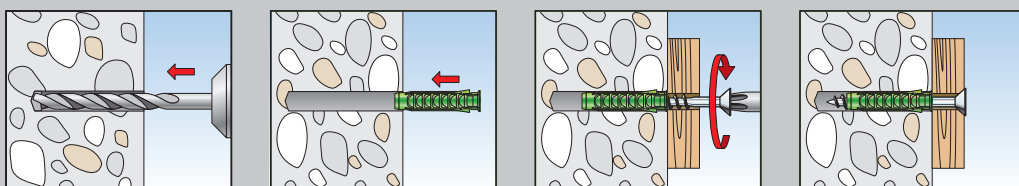

fischer Expansion plug SX GREEN. The powerful nylon plug with 4-way expansion.

Functioning.

- The SX GREEN is suitable for pre-positioned and push-through installation.
- When screwing in the screw, the SX GREEN expands in four directions, thus providing a secure anchoring in the building material.
- Suitable for wood, chipboard and spacing screws.

Your advantages at a glance:

- The powerful 4-way expansion provides optimum force distribution in the building material and offers high load bearing capacities.
- The anti-rotation lock prevents the plug from rotating in the drill hole.
- The expansion-free plug neck prevents damage to tiles and plaster.
- Fast and easy push through mounting reduces installation time.
- The SX GREEN is available in diameters from 5 to 12 mm.

Installation

Range.

Expansion plug **SX GREEN** - with rim

Expansion plug **SX GREEN**
- larger anchoring depth, without rim

Expansion plug **SX GREEN S**
- with rim and screw

SX GREEN

Item	SX with rim	SX with larger anchoring depth, without rim	SX with rim and screw	Nominal drill hole diameter d_0 [mm]	Min. drill hole depth h_1 [mm]	Anchor length l [mm]	max. fixture thickness t_{fix} [mm]	Chipboard/ wood screws $d_s / d_s \times l_s$ [mm]	Sales unit [pcs]
	Art. no.	Art. no.	Art. no.						
SX GREEN 5 x 25	524859	—	—	5	35	25	—	3 - 4	90
SX GREEN 6 x 30	524860	—	—	6	40	30	—	4 - 5	90
SX GREEN 6 x 30	—	—	524866	6	40	30	10	4.5 x 40	45
SX GREEN 6 x 50	—	524861	—	6	60	50	—	4 - 5	90
SX GREEN 8 x 40	524862	—	—	8	50	40	—	4.5 - 6	90
SX GREEN 8 x 40	—	—	524867	8	50	40	20	5 x 60	45
SX GREEN 8 x 65	—	524863	—	8	75	65	—	4.5 - 6	45
SX GREEN 10 x 50	524864	—	—	10	70	50	—	6 - 8	45
SX GREEN 12 x 60	524865	—	—	12	80	60	—	8 - 10	20