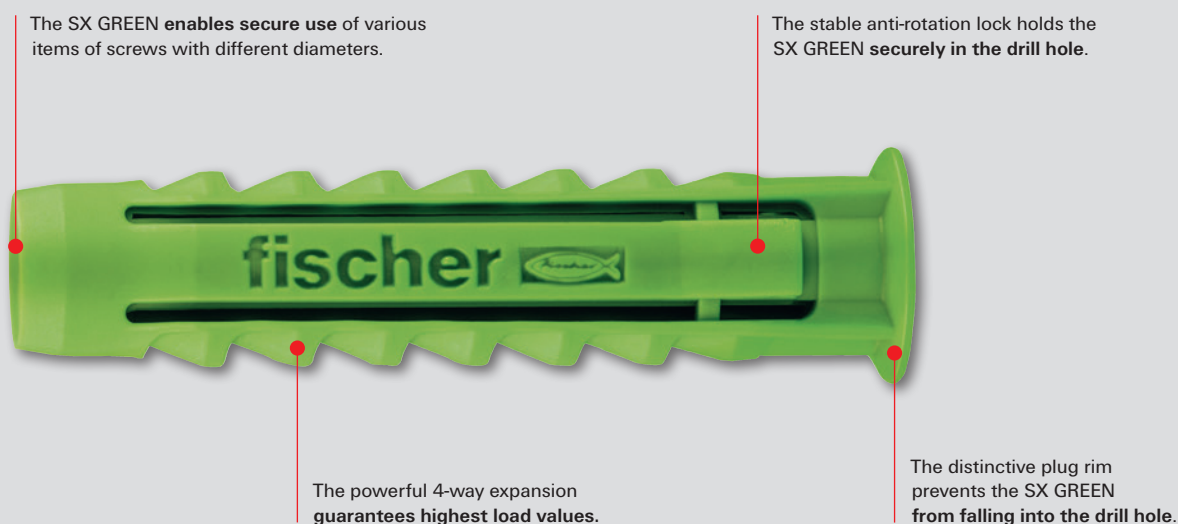

fischer Expansion plug SX GREEN. The powerful nylon plug with 4-way expansion.

Functioning.

- The SX GREEN is suitable for pre-positioned and push-through installation.
- When screwing in the screw, the SX GREEN expands in four directions, thus providing a secure anchoring in the building material.
- Suitable for wood, chipboard and spacing screws.

Your advantages at a glance:

- The powerful 4-way expansion provides optimum force distribution in the building material and offers high load bearing capacities.
- The anti-rotation lock prevents the plug from rotating in the drill hole.
- The expansion-free plug neck prevents damage to tiles and plaster.
- Fast and easy push through mounting reduces installation time.
- The SX GREEN is available in diameters from 5 to 12 mm.

Installation

Range.

Expansion plug **SX GREEN** - with rim

Expansion plug **SX GREEN**
- larger anchoring depth, without rim

Expansion plug **SX GREEN S**
- with rim and screw

SX GREEN

Item	SX with rim	SX with larger anchoring depth, without rim	SX with rim and screw	Nominal drill hole diameter d_0 [mm]	Min. drill hole depth h_1 [mm]	Anchor length l [mm]	max. fixture thickness t_{fix} [mm]	Chipboard/ wood screws $d_s / d_s \times l_s$ [mm]	Sales unit [pcs]
	Art. no.	Art. no.	Art. no.						
SX GREEN 5 x 25	524859	—	—	5	35	25	—	3 - 4	90
SX GREEN 6 x 30	524860	—	—	6	40	30	—	4 - 5	90
SX GREEN 6 x 30	—	—	524866	6	40	30	10	4.5 x 40	45
SX GREEN 6 x 50	—	524861	—	6	60	50	—	4 - 5	90
SX GREEN 8 x 40	524862	—	—	8	50	40	—	4.5 - 6	90
SX GREEN 8 x 40	—	—	524867	8	50	40	20	5 x 60	45
SX GREEN 8 x 65	—	524863	—	8	75	65	—	4.5 - 6	45
SX GREEN 10 x 50	524864	—	—	10	70	50	—	6 - 8	45
SX GREEN 12 x 60	524865	—	—	12	80	60	—	8 - 10	20